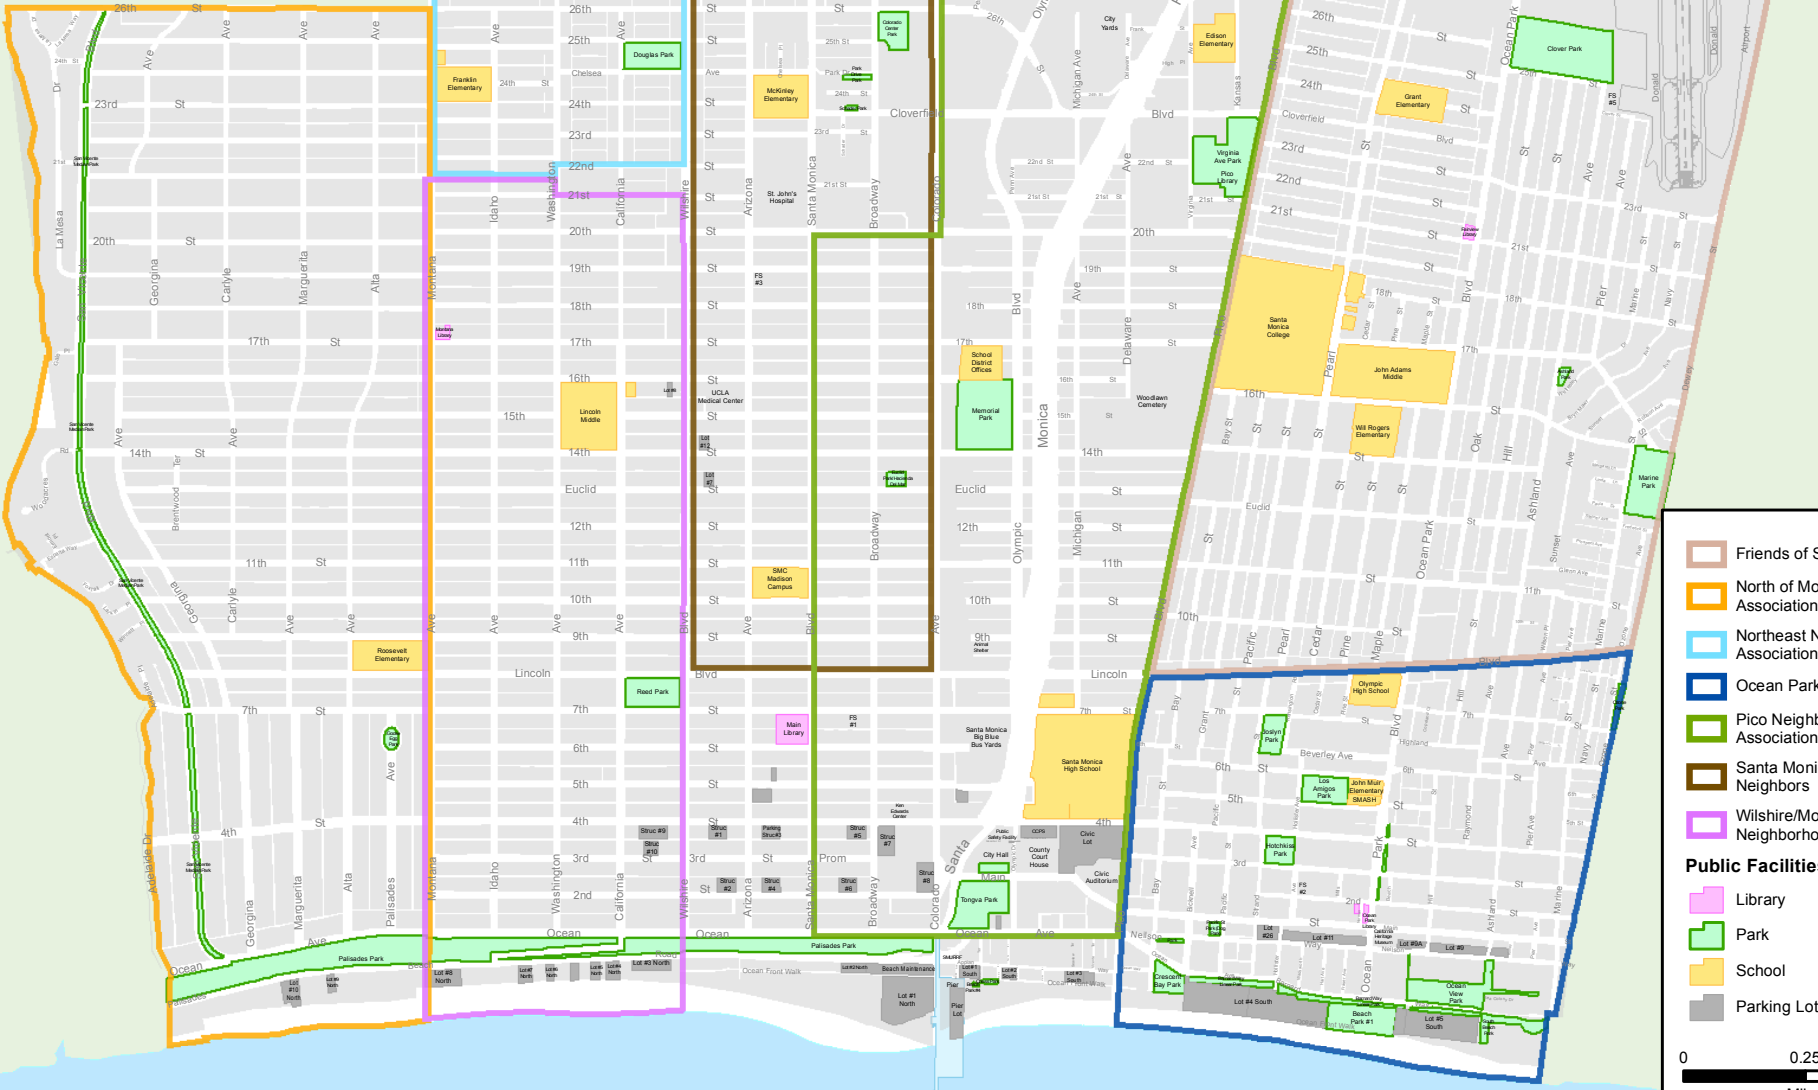

City Of Santa Monica

Neighborhood Organization Boundaries

Legend

- Friends of Sunset Park
- North of Montana Association
- Northeast Neighbors Association
- Ocean Park Association
- Pico Neighborhood Association
- Santa Monica Mid-City Neighbors
- Wilshire/Montana Neighborhood Coalition

Public Facilities

- Library
- Park
- School
- Parking Lot

0   0.25   0.5
Miles